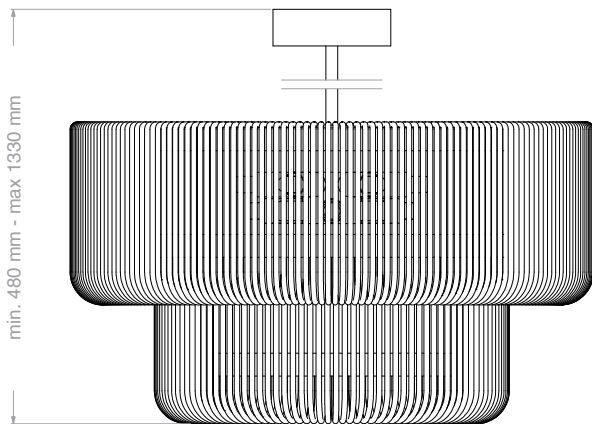

AGGIOLIGHT

Specification description

Description

- Chandelier / Pendant Lamp
- LED Retrofit Bulb

Lighting fixture description

Degree of protection IP/IK	IP20
Color / finish	Metal: bronze Glass: handmade glass rods, clear
Switch (Table, Floor only)	-
Flex color (Table, Floor only)	-
Flex lenght (Table, Floor only)	-
Physical dimensions	D. 572 mm x H. 330 mm + rod. Rod options: from 150 mm up to 1000 mm
Shade (Glass, Fabric only)	-

Accessories needed for installation

Plug	-
------	---

Lamp		Control gear / Ballast / Transformer	
Manufacturer	bulbs not included	Manufacturer	-
Reference	-	Reference	-
Type	12 x G9	Type	-
Voltage	220/240V - 120V ETL listed	Voltage / frequency	-
Wattage	12 x max 33W - LED 3,5W recommended	Wattage	-
Lumen	-	Dimming / addressable	-
Color Temperature (K)	-	Other	-
Lamp life	-		

Specification description

Dimensions

Top view

Front view

Section view

Specification description

Details

Details