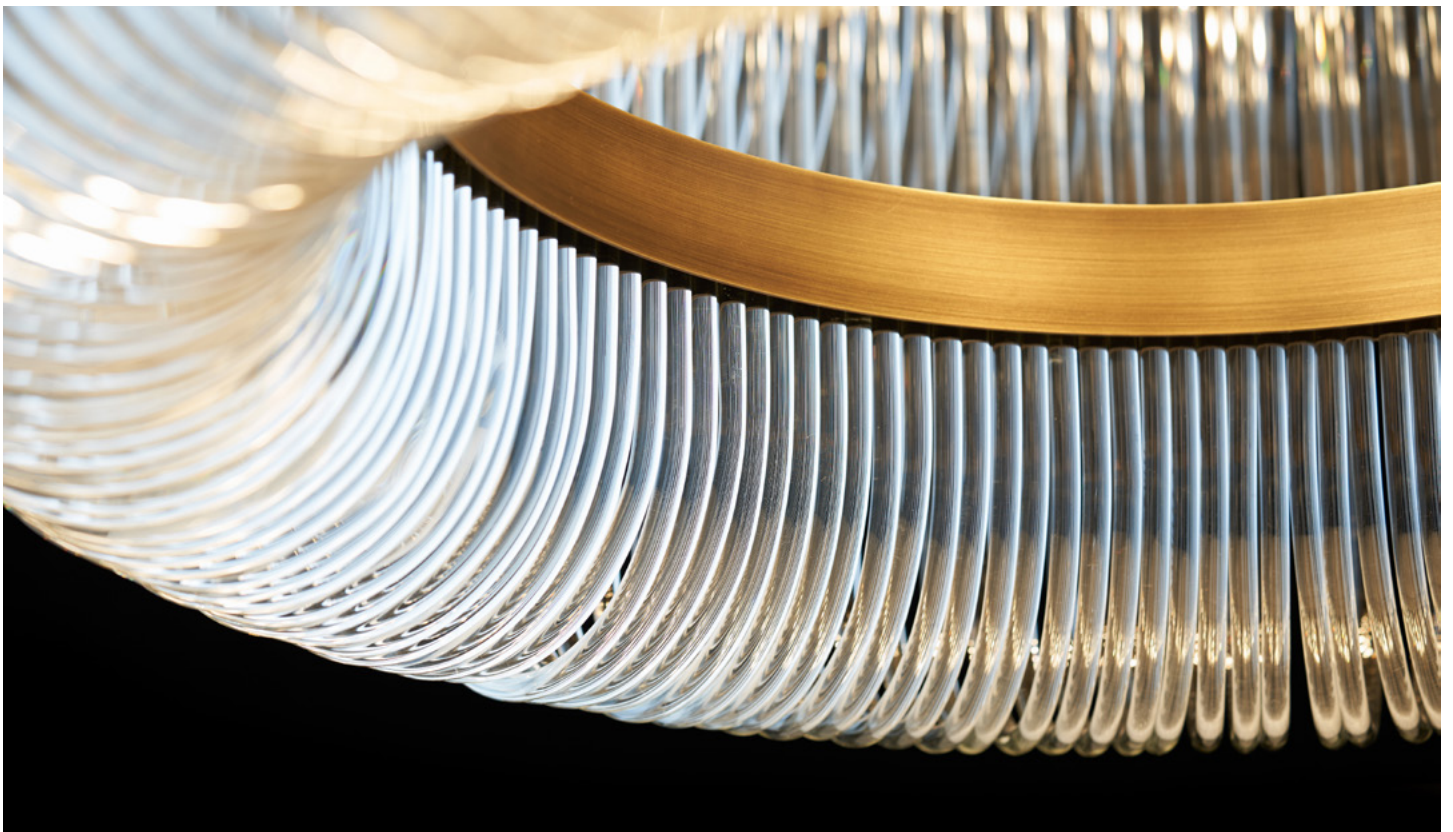

AGGIOLIGHT

Specification description

Description

- Chandelier / Pendant Lamp
- LED Retrofit Bulb

Lighting fixture description

Degree of protection IP/IK	IP20
Color / finish	Metal: bronze Glass: handmade glass rods, clear
Switch (Table, Floor only)	-
Flex color (Table, Floor only)	-
Flex lenght (Table, Floor only)	-
Physical dimensions	D. 572 mm x H. 330 mm + rod. Rod options: from 150 mm up to 1000 mm
Shade (Glass, Fabric only)	-

Specification description

Dimensions

Top view

Front view

Section view

Specification description

Details

Details