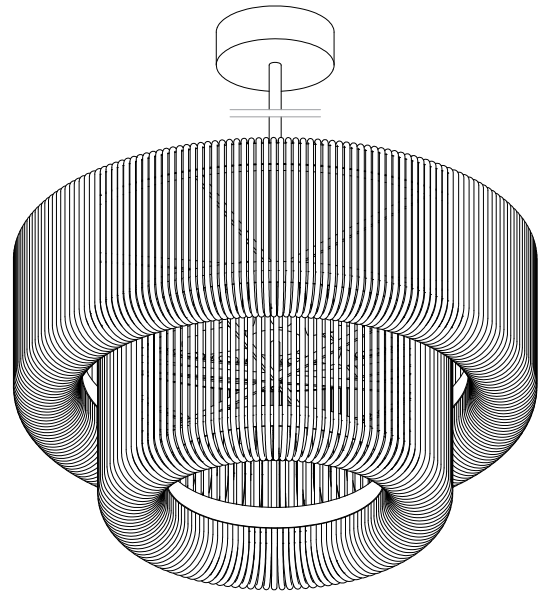

AGGIOLIGHT

Specification description

Description

- Chandelier / Pendant Lamp
- LED Retrofit Bulb

Lighting fixture description

Degree of protection IP/IK	IP20
Color / finish	Metal: bronze Glass: handmade glass rods, clear
Switch (Table, Floor only)	-
Flex color (Table, Floor only)	-
Flex lenght (Table, Floor only)	-
Physical dimensions	D. 572 mm x H. 330 mm + rod. Rod options: from 150 mm up to 1000 mm
Shade (Glass, Fabric only)	-

Accessories needed for installation

Plug	-
------	---

Lamp		Control gear / Ballast / Transformer	
Manufacturer	bulbs not included	Manufacturer	-
Reference	-	Reference	-
Type	12 x G9	Type	-
Voltage	220/240V - 120V ETL listed	Voltage / frequency	-
Wattage	12 x max 33W - LED 3,5W recommended	Wattage	-
Lumen	-	Dimming / addressable	-
Color Temperature (K)	-	Other	-
Lamp life	-		

Specification description

Dimensions

Top view

Front view

Section view

Specification description

Details

Details