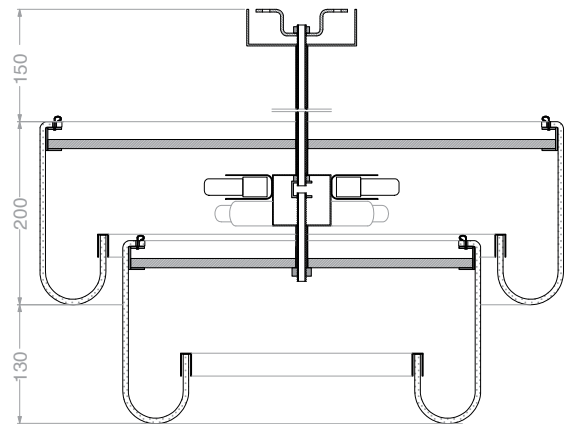

AGGIOLIGHT

Specification description

Description

- Chandelier / Pendant Lamp
- LED Retrofit Bulb

Lighting fixture description

Degree of protection IP/IK	IP20
Color / finish	Metal: bronze Glass: handmade glass rods, clear
Switch (Table, Floor only)	-
Flex color (Table, Floor only)	-
Flex lenght (Table, Floor only)	-
Physical dimensions	D. 572 mm x H. 330 mm + rod. Rod options: from 150 mm up to 1000 mm
Shade (Glass, Fabric only)	-

Accessories needed for installation

Plug	-
------	---

Lamp		Control gear / Ballast / Transformer	
Manufacturer	bulbs not included	Manufacturer	-
Reference	-	Reference	-
Type	12 x G9	Type	-
Voltage	220/240V - 120V ETL listed	Voltage / frequency	-
Wattage	12 x max 33W - LED 3,5W recommended	Wattage	-
Lumen	-	Dimming / addressable	-
Color Temperature (K)	-	Other	-
Lamp life	-		

Specification description

Dimensions

Top view

Front view

Section view

Specification description

Details

Details