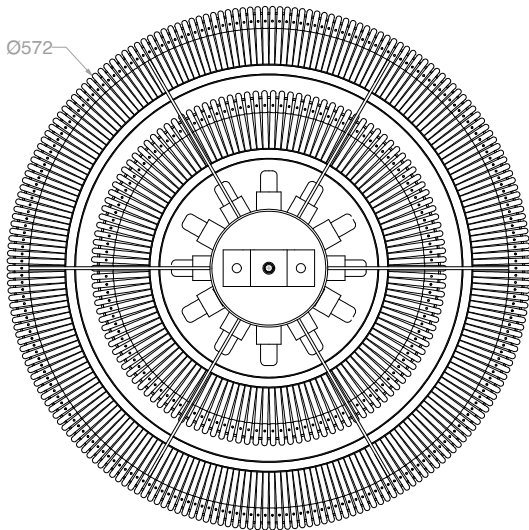

AGGIOLIGHT

Specification description

Description

- Chandelier / Pendant Lamp
- LED Retrofit Bulb

Lighting fixture description

Degree of protection IP/IK	IP20
Color / finish	Metal: bronze Glass: handmade glass rods, clear
Switch (Table, Floor only)	-
Flex color (Table, Floor only)	-
Flex lenght (Table, Floor only)	-
Physical dimensions	D. 572 mm x H. 330 mm + rod. Rod options: from 150 mm up to 1000 mm
Shade (Glass, Fabric only)	-

Accessories needed for installation

Plug	-
------	---

Lamp		Control gear / Ballast / Transformer	
Manufacturer	bulbs not included	Manufacturer	-
Reference	-	Reference	-
Type	12 x G9	Type	-
Voltage	220/240V - 120V ETL listed	Voltage / frequency	-
Wattage	12 x max 33W - LED 3,5W recommended	Wattage	-
Lumen	-	Dimming / addressable	-
Color Temperature (K)	-	Other	-
Lamp life	-		

Specification description

Dimensions

Top view

Front view

Section view

Specification description

Details

Details